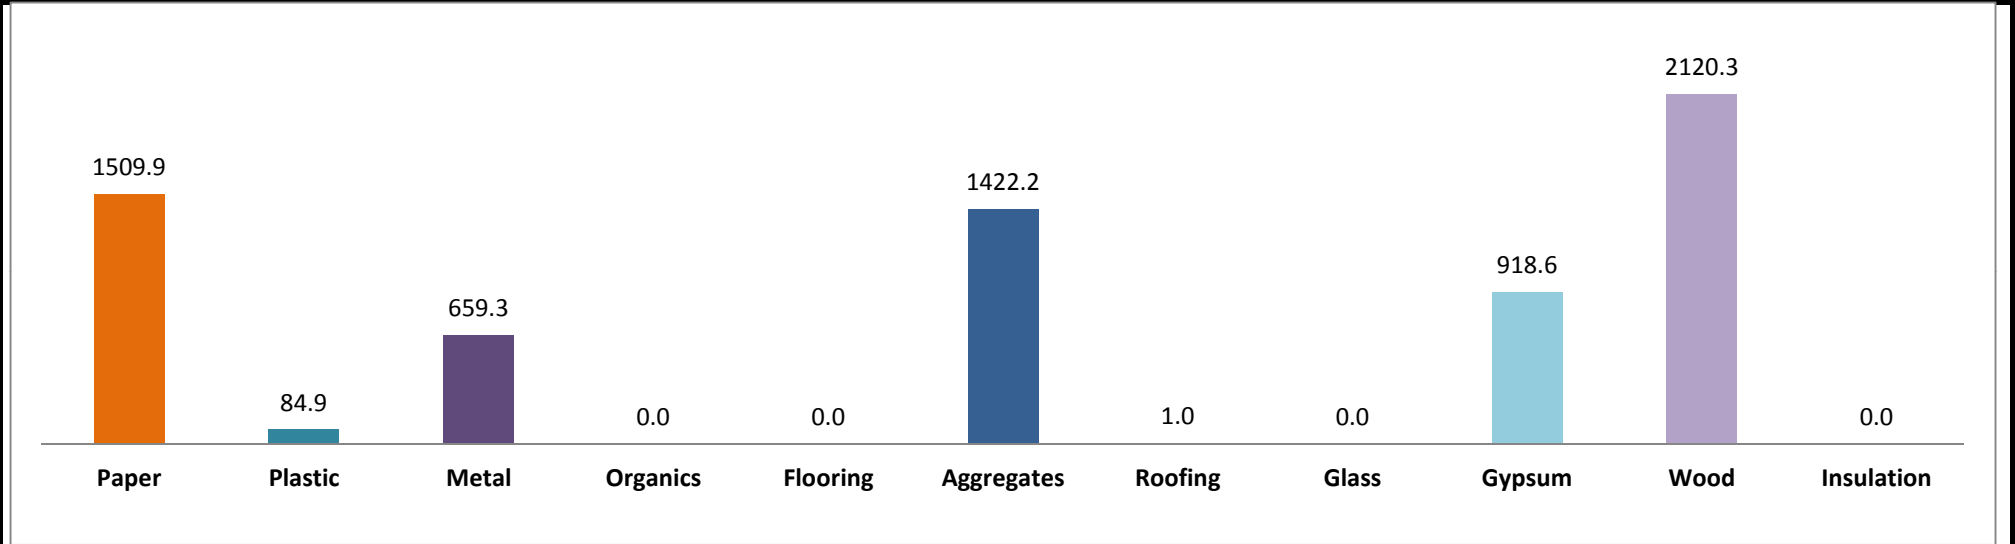

Loads	Tons Recycled	Cubic Yards	Percent Diverted
1,770	6,716	77,495	68%

Tons by Material Type

Tons Processed To Date

Contact Information

TnWaste Recycling
 6618 Rutledge Pike; Knoxville, TN 37924
 (865) 546-6311