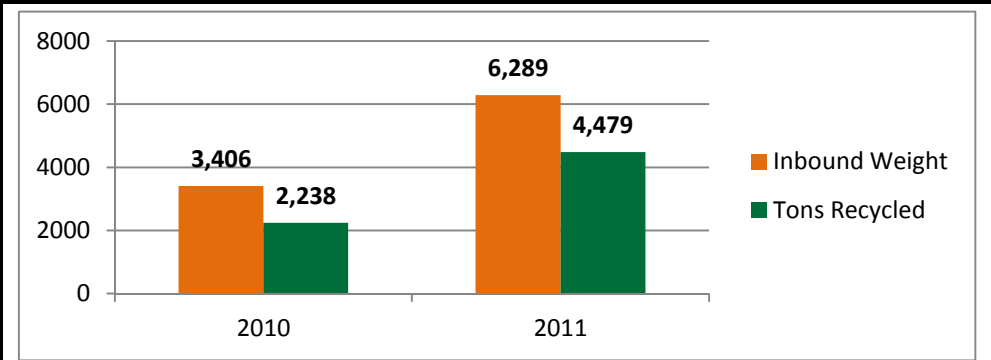

Loads	Tons Recycled	Cubic Yards	Percent Diverted
1,770	6,716	77,495	68%

Tons by Material Type

Tons Processed To Date

Contact Information

TnWaste Recycling
 6618 Rutledge Pike; Knoxville, TN 37924
 (865) 546-6311